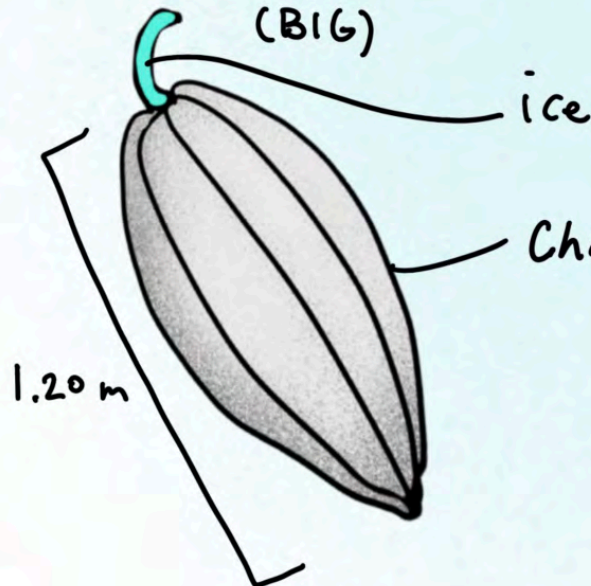

THE CACAO BEANS (BIG)