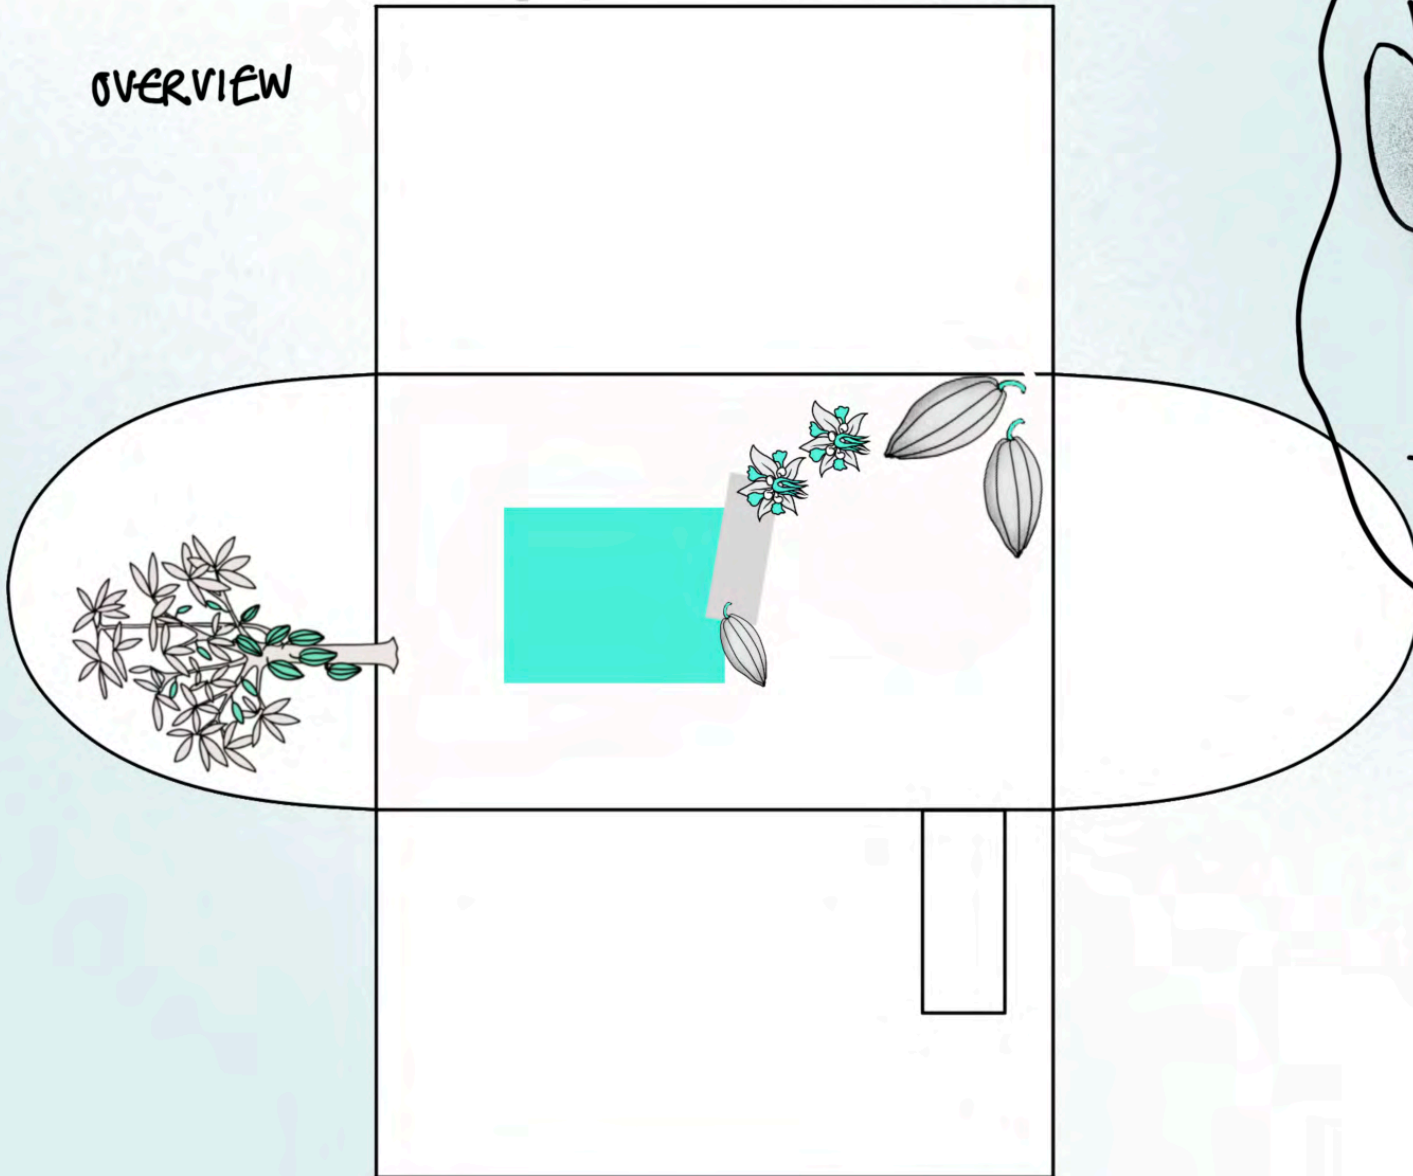

85 50

ELEVATION

380

450

**SCALE 1:100**  
ROOM'S DRAWINGS

# Ka-kow

OVERVIEW

INSIDE OF FACE  
LIKE INSIDE OF  
FRESH CACAO  
FRUIT

BEDFRAME